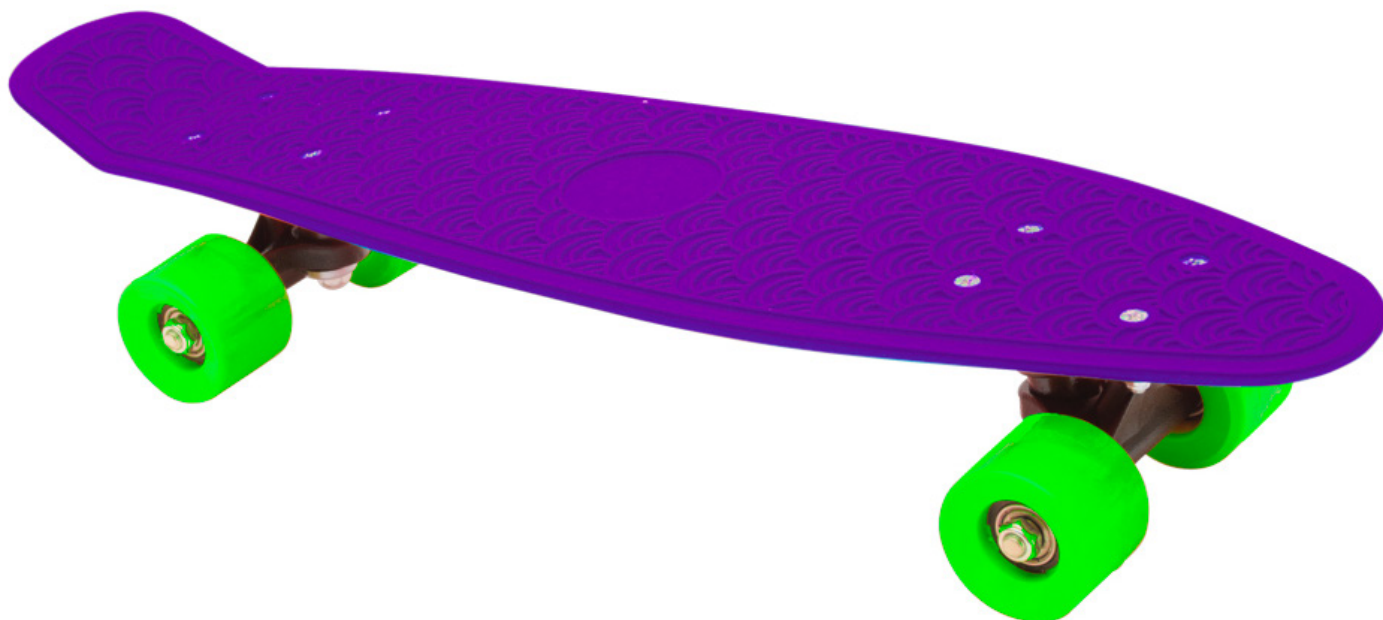

## SKATEBOARD KIDS VIOLET AND GREEN

EAN CODE: 8052194755022