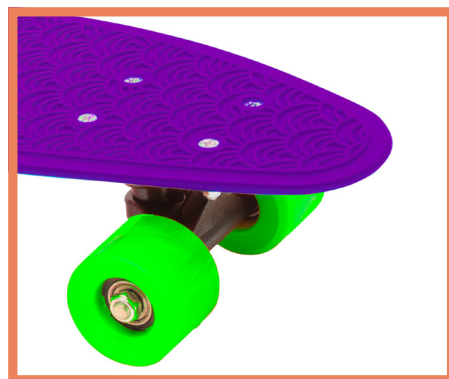

## SKATEBOARD KIDS VIOLET AND GREEN

EAN CODE: 8052194755022