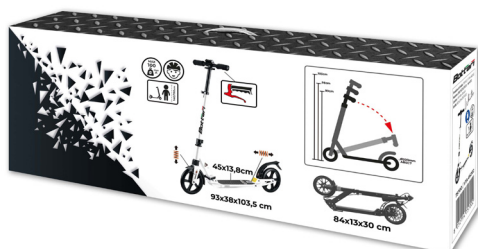

# 75700

SCOOTER SB1 WHITE with handbrake

EAN CODE: 8052194757002