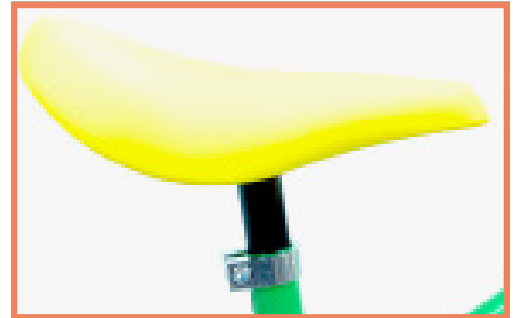

## RUNNING BIKE 4 WHEELS ORANGE AND GREEN

EAN CODE: 8052194778045