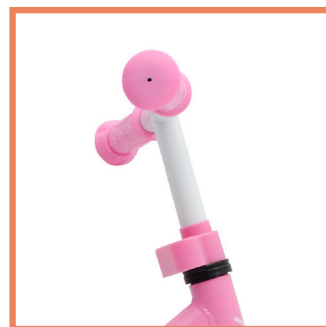

75901

12" BIMBO BIKE RUNNER GIRL PINK AND WHITE

EAN CODE: 8052194759051

CARATTERISTICHE / SPECIFICATION

COMPONENTI / PARTS	DESCRIZIONE / DESCRIPTION
Color	PINK / WHITE
Construction/materiali/construcción/ construção/konstrukcja/konstrukce/ konštrukcia/construc ie/szerkezet/kon- strukcija/dalys/ehitus/конструкция	T-BAR, FORK, FRAME: STEEL, WHEELS: PP + EVA
Master Carton Quantity	1

EN71-1

EN71-2

EN71-3