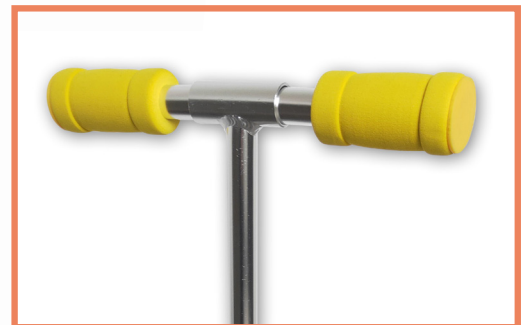

## KIDS SCOOTER BOY 3 WHEELS MONSTERS

EAN CODE: 8052194758030